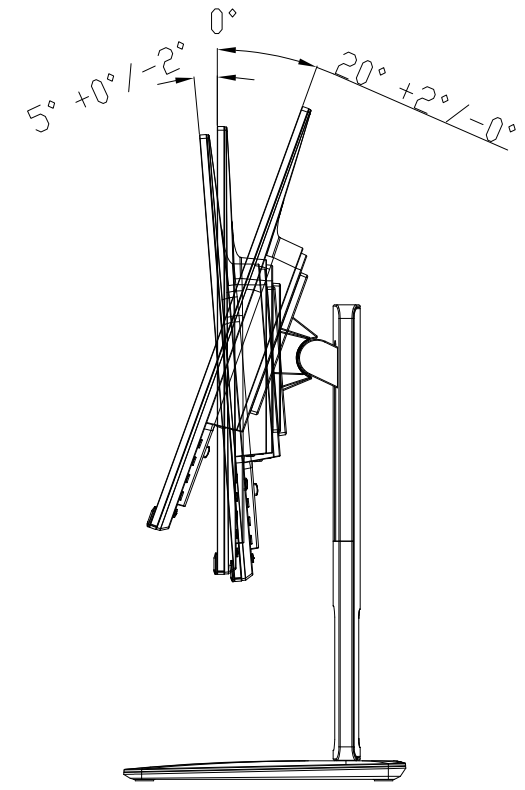

LCD-DX251EPB

UNIT:mm

HEIGHT ADJUSTMENT VIEW

TILT VIEW

PIVOT VIEW

SWIVEL VIEW