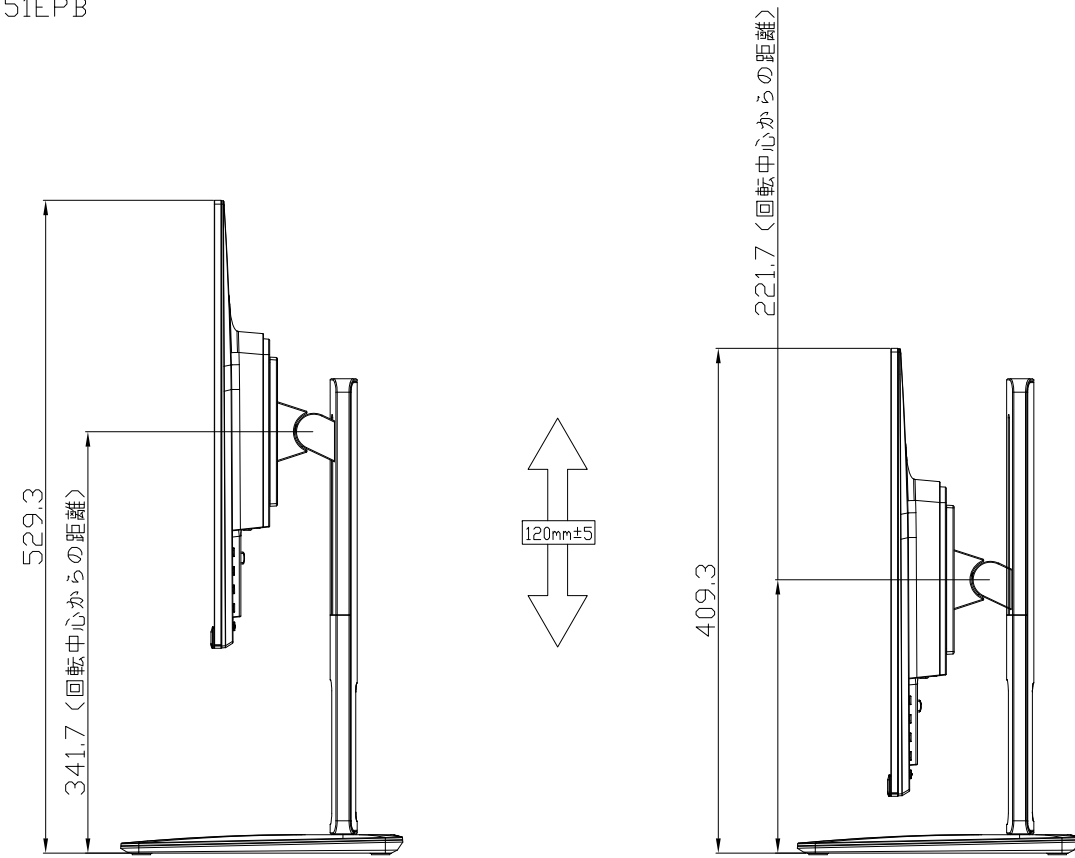

LCD-DX251EPB

UNIT:mm

HEIGHT ADJUSTMENT VIEW

TILT VIEW

PIVOT VIEW

SWIVEL VIEW