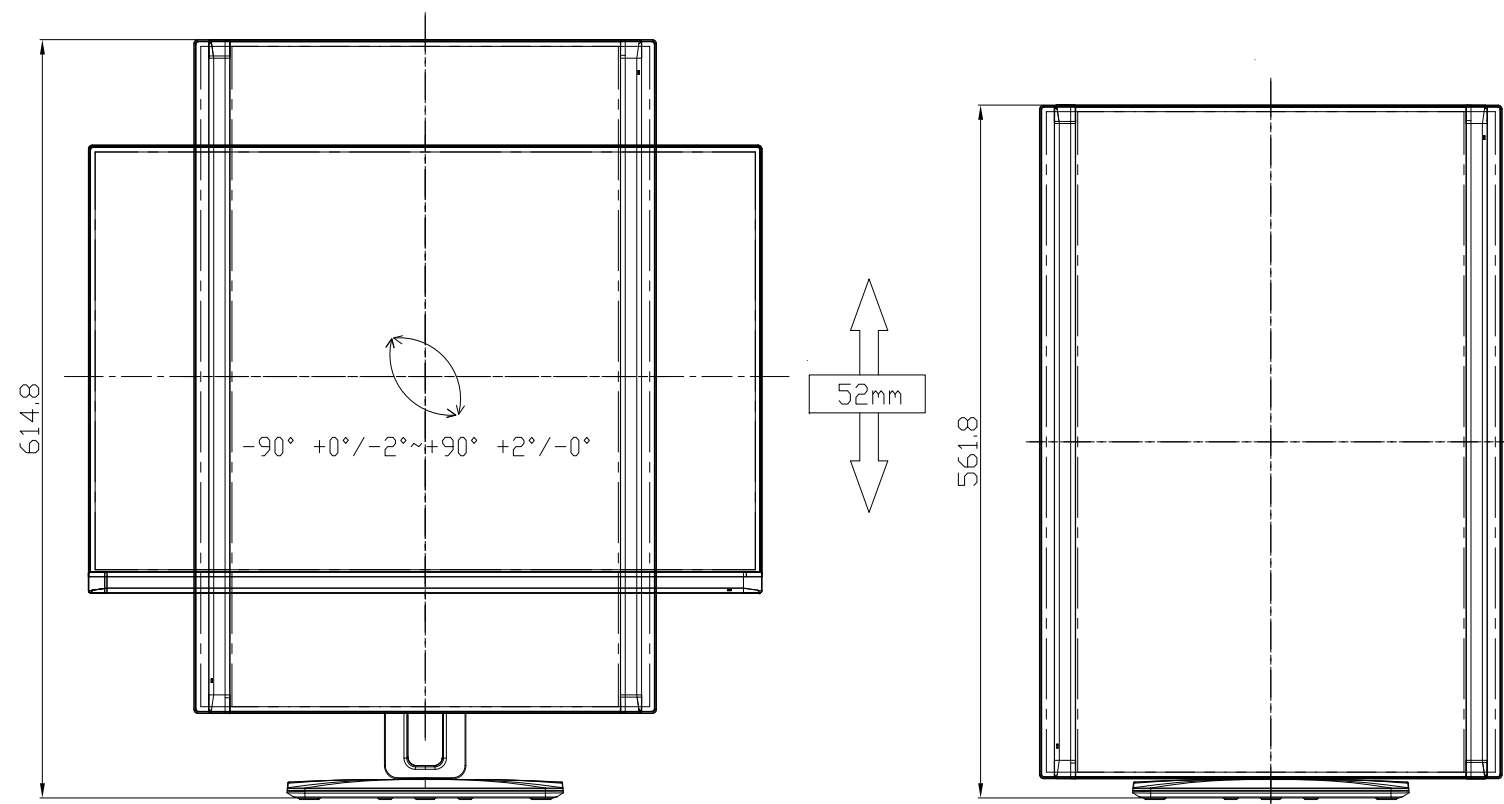

LCD-DX251EPB

UNIT:mm

HEIGHT ADJUSTMENT VIEW

TILT VIEW

PIVOT VIEW

SWIVEL VIEW