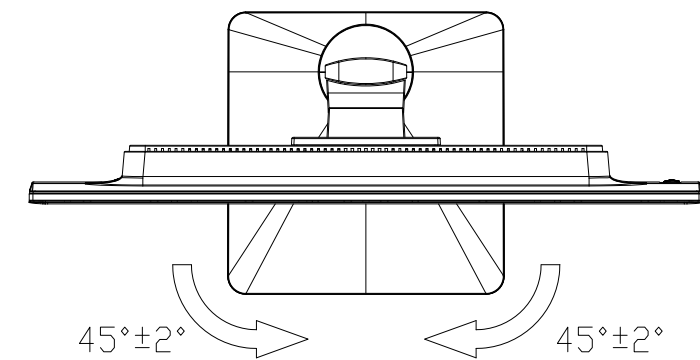

LCD-DX251EPB

UNIT:mm

HEIGHT ADJUSTMENT VIEW

TILT VIEW

PIVOT VIEW

SWIVEL VIEW